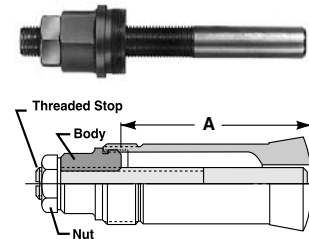

Threaded Stops Parts List B-007-H

Solid Stops for 5C, 16C, 20C, 25C and 3J collets, Brown & Sharpe style SC collets and Index B-42 & B-60 collets

Solid Stop Part Numbers and Parts List:

Collet	Part No.	"A" Depth	Thrd. Stop#	Nut#	Body#	Adapter#
5C	1049	3-1/8"	1053	5-1466-B	1051	None
16C	1805	3-3/4"	1183-02	1185	1807	None
20C	1279	5-7/8"	1271	1185	1278	None
25C	1073	6-1/8"	1271	1185	1075	None
3J	1999	3"	1071	5A-1466	1051	1995
10SC	3241	2-1/8"	3245	3-4835	3243	None
11SC	3259	2-1/2"	3263	U-4141-C	3261	None
21SC	1049	2-7/16"	1053	5-1466-B	1051	None
22SC	3269	3-3/4"	1071	5-1466-B	3271	None
B-42	3745	3-1/8"	1097	1185	3747	None
B-60	3751	3-3/8"	1363	1185	3753	None

Solid Stops

Long Stops for 5C, 16C & 3J collets and Brown & Sharpe style SC collets

Long Stop Part Numbers and Parts List:

Collet	Part No.	"A" Depth	Thrd. Stop#	Nut#	Body#	Adapter#
5C	1067	7-1/2"	1071	5-1466-B	1069	None
16C	1213	7-1/4"	1183-02	1185	1181-02	None
3J	2003	7-7/8"	1183-02	1185	1197	None
21SC	1067	7"	1071	5-1466-B	1069	None

Long Stops

Ejector Stops for 5C, 16C & 3J collets and Brown & Sharpe style SC collets

Ejector Stop Part Numbers and Parts List:

Collet	Part No.	"A" Depth	Body#	Plunger#	Insert#	Spring#	Adapter#	Nuts(2)#
5C	1057	2-3/4"	1059	1061	1063	1065	None	U-4141-C
16C	1155	3-3/8"	1159	1061	1063	1065	1155-01	U-4141-C
3J	2001	-	1059	1061	1063	1065	1995	U-4141-C
10SC	3249	2"	3251	3253	3255	3257	None	3-4835
11SC	3265	2-1/4"	3267	1061	1063	1065	None	U-4141-C
21SC	1057	2-1/4"	1059	1061	1063	1065	None	U-4141-C
22SC	3273	3-9/16"	3275	3277	3279	3281	None	UA-4034-C

Ejector Stops

Dead-Length® Ejector Stops

for 5C and 16C Inner Collet & Step Chuck Assemblies

Dead-Length Ejector Stop Part Numbers and Parts List:

Collet	Part No.	"A" Depth	Nuts#	B'Ville Spring#	Large Spring#	Spring Retainer#	Small Nut#	Small Spring#	Plunger#	Ejector Body#	Stop#
5C	2165	2-3/4"	2169	None	CE-09751051250	1131	U-0004141	1065	1061	2167	1063
16C	2175	2-5/8"	2179	CE-1750057	CE-11001050875	2181	1177	CD-0000054	1061	2177	2183