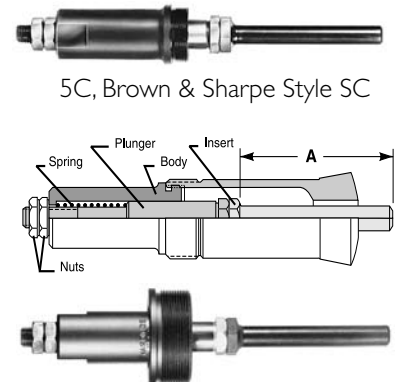

Threaded Stops Parts List B-007-H

Solid Stops for 5C, 16C, 20C, 25C and 3J collets, Brown & Sharpe style SC collets and Index B-42 & B-60 collets

Solid Stop Part Numbers and Parts List:

Collet	Part No.	"A" Depth	Thrd. Stop#	Nut#	Body#	Adapter#
5C	1049	3-1/8"	1053	5-1466-B	1051	None
16C	1805	3-3/4"	1183-02	1185	1807	None
20C	1279	5-7/8"	1271	1185	1278	None
25C	1073	6-1/8"	1271	1185	1075	None
3J	1999	3"	1071	5A-1466	1051	1995
10SC	3241	2-1/8"	3245	3-4835	3243	None
11SC	3259	2-1/2"	3263	U-4141-C	3261	None
21SC	1049	2-7/16"	1053	5-1466-B	1051	None
22SC	3269	3-3/4"	1071	5-1466-B	3271	None
B-42	3745	3-1/8"	1097	1185	3747	None
B-60	3751	3-3/8"	1363	1185	3753	None

Solid Stops

Long Stops for 5C, 16C & 3J collets and Brown & Sharpe style SC collets

Long Stop Part Numbers and Parts List:

Collet	Part No.	"A" Depth	Thrd. Stop#	Nut#	Body#	Adapter#
5C	1067	7-1/2"	1071	5-1466-B	1069	None
16C	1213	7-1/4"	1183-02	1185	1181-02	None
3J	2003	7-7/8"	1183-02	1185	1197	None
21SC	1067	7"	1071	5-1466-B	1069	None

Long Stops

Ejector Stops for 5C, 16C & 3J collets and Brown & Sharpe style SC collets

Ejector Stop Part Numbers and Parts List:

Collet	Part No.	"A" Depth	Body#	Plunger#	Insert#	Spring#	Adapter#	Nuts(2)#
5C	1057	2-3/4"	1059	1061	1063	1065	None	U-4141-C
16C	1155	3-3/8"	1159	1061	1063	1065	1155-01	U-4141-C
3J	2001	-	1059	1061	1063	1065	1995	U-4141-C
10SC	3249	2"	3251	3253	3255	3257	None	3-4835
11SC	3265	2-1/4"	3267	1061	1063	1065	None	U-4141-C
21SC	1057	2-1/4"	1059	1061	1063	1065	None	U-4141-C
22SC	3273	3-9/16"	3275	3277	3279	3281	None	UA-4034-C

Ejector Stops

Dead-Length® Ejector Stops

for 5C and 16C Inner Collet & Step Chuck Assemblies

Dead-Length Ejector Stop Part Numbers and Parts List:

Collet	Part No.	"A" Depth	Nuts#	B'Ville Spring#	Large Spring#	Spring Retainer#	Small Nut#	Small Spring#	Plunger#	Ejector Body#	Stop#
5C	2165	2-3/4"	2169	None	CE-09751051250	1131	U-0004141	1065	1061	2167	1063
16C	2175	2-5/8"	2179	CE-1750057	CE-11001050875	2181	1177	CD-0000054	1061	2177	2183