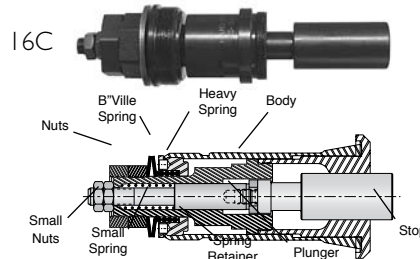

Threaded Stops Parts List B-007-H

Solid Stops for 5C, 16C, 20C, 25C and 3J collets, Brown & Sharpe style SC collets and Index B-42 & B-60 collets

Solid Stop Part Numbers and Parts List:

Collet	Part No.	"A" Depth	Thrd. Stop#	Nut#	Body#	Adapter#
5C	1049	3-1/8"	1053	5-1466-B	1051	None
16C	1805	3-3/4"	1183-02	1185	1807	None
20C	1279	5-7/8"	1271	1185	1278	None
25C	1073	6-1/8"	1271	1185	1075	None
3J	1999	3"	1071	5A-1466	1051	1995
10SC	3241	2-1/8"	3245	3-4835	3243	None
11SC	3259	2-1/2"	3263	U-4141-C	3261	None
21SC	1049	2-7/16"	1053	5-1466-B	1051	None
22SC	3269	3-3/4"	1071	5-1466-B	3271	None
B-42	3745	3-1/8"	1097	1185	3747	None
B-60	3751	3-3/8"	1363	1185	3753	None

Solid Stops

Long Stops for 5C, 16C & 3J collets and Brown & Sharpe style SC collets

Long Stop Part Numbers and Parts List:

Collet	Part No.	"A" Depth	Thrd. Stop#	Nut#	Body#	Adapter#
5C	1067	7-1/2"	1071	5-1466-B	1069	None
16C	1213	7-1/4"	1183-02	1185	1181-02	None
3J	2003	7-7/8"	1183-02	1185	1197	None
21SC	1067	7"	1071	5-1466-B	1069	None

Long Stops

Ejector Stops for 5C, 16C & 3J collets and Brown & Sharpe style SC collets

Ejector Stop Part Numbers and Parts List:

Collet	Part No.	"A" Depth	Body#	Plunger#	Insert#	Spring#	Adapter#	Nuts(2)#
5C	1057	2-3/4"	1059	1061	1063	1065	None	U-4141-C
16C	1155	3-3/8"	1159	1061	1063	1065	1155-01	U-4141-C
3J	2001	-	1059	1061	1063	1065	1995	U-4141-C
10SC	3249	2"	3251	3253	3255	3257	None	3-4835
11SC	3265	2-1/4"	3267	1061	1063	1065	None	U-4141-C
21SC	1057	2-1/4"	1059	1061	1063	1065	None	U-4141-C
22SC	3273	3-9/16"	3275	3277	3279	3281	None	UA-4034-C

Ejector Stops

Dead-Length® Ejector Stops

for 5C and 16C Inner Collet & Step Chuck Assemblies

Dead-Length Ejector Stop Part Numbers and Parts List:

Collet	Part No.	"A" Depth	Nuts#	B'Ville Spring#	Large Spring#	Spring Retainer#	Small Nut#	Small Spring#	Plunger#	Ejector Body#	Stop#
5C	2165	2-3/4"	2169	None	CE-09751051250	1131	U-0004141	1065	1061	2167	1063
16C	2175	2-5/8"	2179	CE-1750057	CE-11001050875	2181	1177	CD-0000054	1061	2177	2183