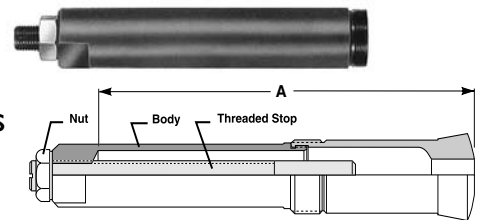

Threaded Stops Parts List B-007-H

Solid Stops for 5C, 16C, 20C, 25C and 3J collets, Brown & Sharpe style SC collets and Index B-42 & B-60 collets

Solid Stop Part Numbers and Parts List:

Collet	Part No.	"A" Depth	Thrd. Stop#	Nut#	Body#	Adapter#
5C	1049	3-1/8"	1053	5-1466-B	1051	None
16C	1805	3-3/4"	1183-02	1185	1807	None
20C	1279	5-7/8"	1271	1185	1278	None
25C	1073	6-1/8"	1271	1185	1075	None
3J	1999	3"	1071	5A-1466	1051	1995
10SC	3241	2-1/8"	3245	3-4835	3243	None
11SC	3259	2-1/2"	3263	U-4141-C	3261	None
21SC	1049	2-7/16"	1053	5-1466-B	1051	None
22SC	3269	3-3/4"	1071	5-1466-B	3271	None
B-42	3745	3-1/8"	1097	1185	3747	None
B-60	3751	3-3/8"	1363	1185	3753	None

Solid Stops

Long Stops for 5C, 16C & 3J collets and Brown & Sharpe style SC collets

Long Stop Part Numbers and Parts List:

Collet	Part No.	"A" Depth	Thrd. Stop#	Nut#	Body#	Adapter#
5C	1067	7-1/2"	1071	5-1466-B	1069	None
16C	1213	7-1/4"	1183-02	1185	1181-02	None
3J	2003	7-7/8"	1183-02	1185	1197	None
21SC	1067	7"	1071	5-1466-B	1069	None

Long Stops

Ejector Stops for 5C, 16C & 3J collets and Brown & Sharpe style SC collets

Ejector Stop Part Numbers and Parts List:

Collet	Part No.	"A" Depth	Body#	Plunger#	Insert#	Spring#	Adapter#	Nuts(2)#
5C	1057	2-3/4"	1059	1061	1063	1065	None	U-4141-C
16C	1155	3-3/8"	1159	1061	1063	1065	1155-01	U-4141-C
3J	2001	-	1059	1061	1063	1065	1995	U-4141-C
10SC	3249	2"	3251	3253	3255	3257	None	3-4835
11SC	3265	2-1/4"	3267	1061	1063	1065	None	U-4141-C
21SC	1057	2-1/4"	1059	1061	1063	1065	None	U-4141-C
22SC	3273	3-9/16"	3275	3277	3279	3281	None	UA-4034-C

Ejector Stops

Dead-Length® Ejector Stops

for 5C and 16C Inner Collet & Step Chuck Assemblies

Dead-Length Ejector Stop Part Numbers and Parts List:

Collet	Part No.	"A" Depth	Nuts#	B'Ville Spring#	Large Spring#	Spring Retainer#	Small Nut#	Small Spring#	Plunger#	Ejector Body#	Stop#
5C	2165	2-3/4"	2169	None	CE-09751051250	1131	U-0004141	1065	1061	2167	1063
16C	2175	2-5/8"	2179	CE-1750057	CE-11001050875	2181	1177	CD-0000054	1061	2177	2183