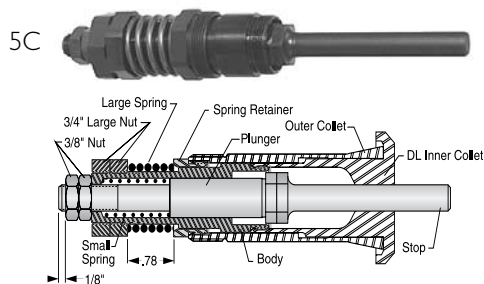

Threaded Stops Parts List B-007-H

Solid Stops for 5C, 16C, 20C, 25C and 3J collets, Brown & Sharpe style SC collets and Index B-42 & B-60 collets

Solid Stop Part Numbers and Parts List:

Collet	Part No.	"A" Depth	Thrd. Stop#	Nut#	Body#	Adapter#
5C	1049	3-1/8"	1053	5-1466-B	1051	None
16C	1805	3-3/4"	1183-02	1185	1807	None
20C	1279	5-7/8"	1271	1185	1278	None
25C	1073	6-1/8"	1271	1185	1075	None
3J	1999	3"	1071	5A-1466	1051	1995
10SC	3241	2-1/8"	3245	3-4835	3243	None
11SC	3259	2-1/2"	3263	U-4141-C	3261	None
21SC	1049	2-7/16"	1053	5-1466-B	1051	None
22SC	3269	3-3/4"	1071	5-1466-B	3271	None
B-42	3745	3-1/8"	1097	1185	3747	None
B-60	3751	3-3/8"	1363	1185	3753	None

Solid Stops

Long Stops for 5C, 16C & 3J collets and Brown & Sharpe style SC collets

Long Stop Part Numbers and Parts List:

Collet	Part No.	"A" Depth	Thrd. Stop#	Nut#	Body#	Adapter#
5C	1067	7-1/2"	1071	5-1466-B	1069	None
16C	1213	7-1/4"	1183-02	1185	1181-02	None
3J	2003	7-7/8"	1183-02	1185	1197	None
21SC	1067	7"	1071	5-1466-B	1069	None

Long Stops

Ejector Stops for 5C, 16C & 3J collets and Brown & Sharpe style SC collets

Ejector Stop Part Numbers and Parts List:

Collet	Part No.	"A" Depth	Body#	Plunger#	Insert#	Spring#	Adapter#	Nuts(2)#
5C	1057	2-3/4"	1059	1061	1063	1065	None	U-4141-C
16C	1155	3-3/8"	1159	1061	1063	1065	1155-01	U-4141-C
3J	2001	-	1059	1061	1063	1065	1995	U-4141-C
10SC	3249	2"	3251	3253	3255	3257	None	3-4835
11SC	3265	2-1/4"	3267	1061	1063	1065	None	U-4141-C
21SC	1057	2-1/4"	1059	1061	1063	1065	None	U-4141-C
22SC	3273	3-9/16"	3275	3277	3279	3281	None	UA-4034-C

Ejector Stops

Dead-Length® Ejector Stops

for 5C and 16C Inner Collet & Step Chuck Assemblies

Dead-Length Ejector Stop Part Numbers and Parts List:

Collet	Part No.	"A" Depth	Nuts#	B'Ville Spring#	Large Spring#	Spring Retainer#	Small Nut#	Small Spring#	Plunger#	Ejector Body#	Stop#
5C	2165	2-3/4"	2169	None	CE-09751051250	1131	U-0004141	1065	1061	2167	1063
16C	2175	2-5/8"	2179	CE-1750057	CE-11001050875	2181	1177	CD-0000054	1061	2177	2183